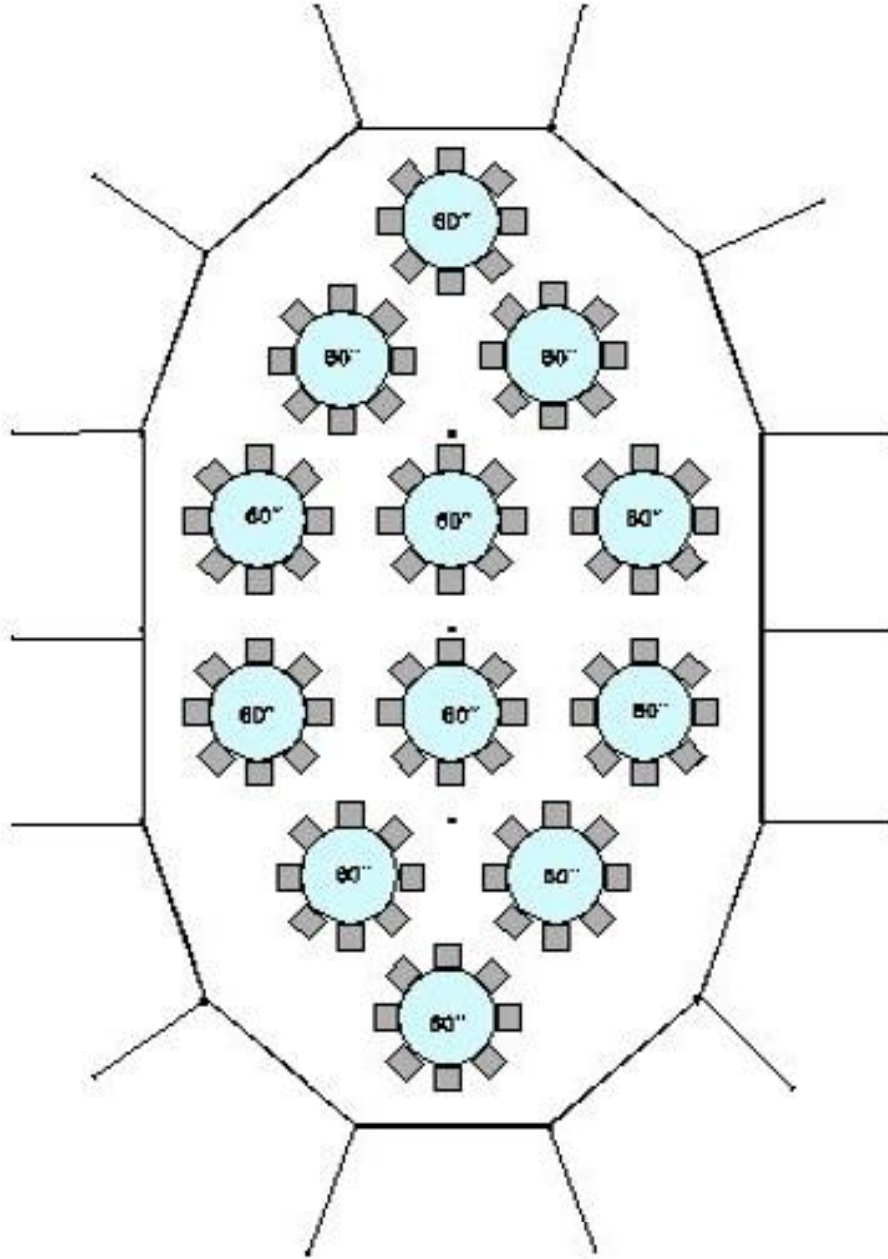

32' x 50'

Tidewater sail Tent

Foot Print, 48' x 63'